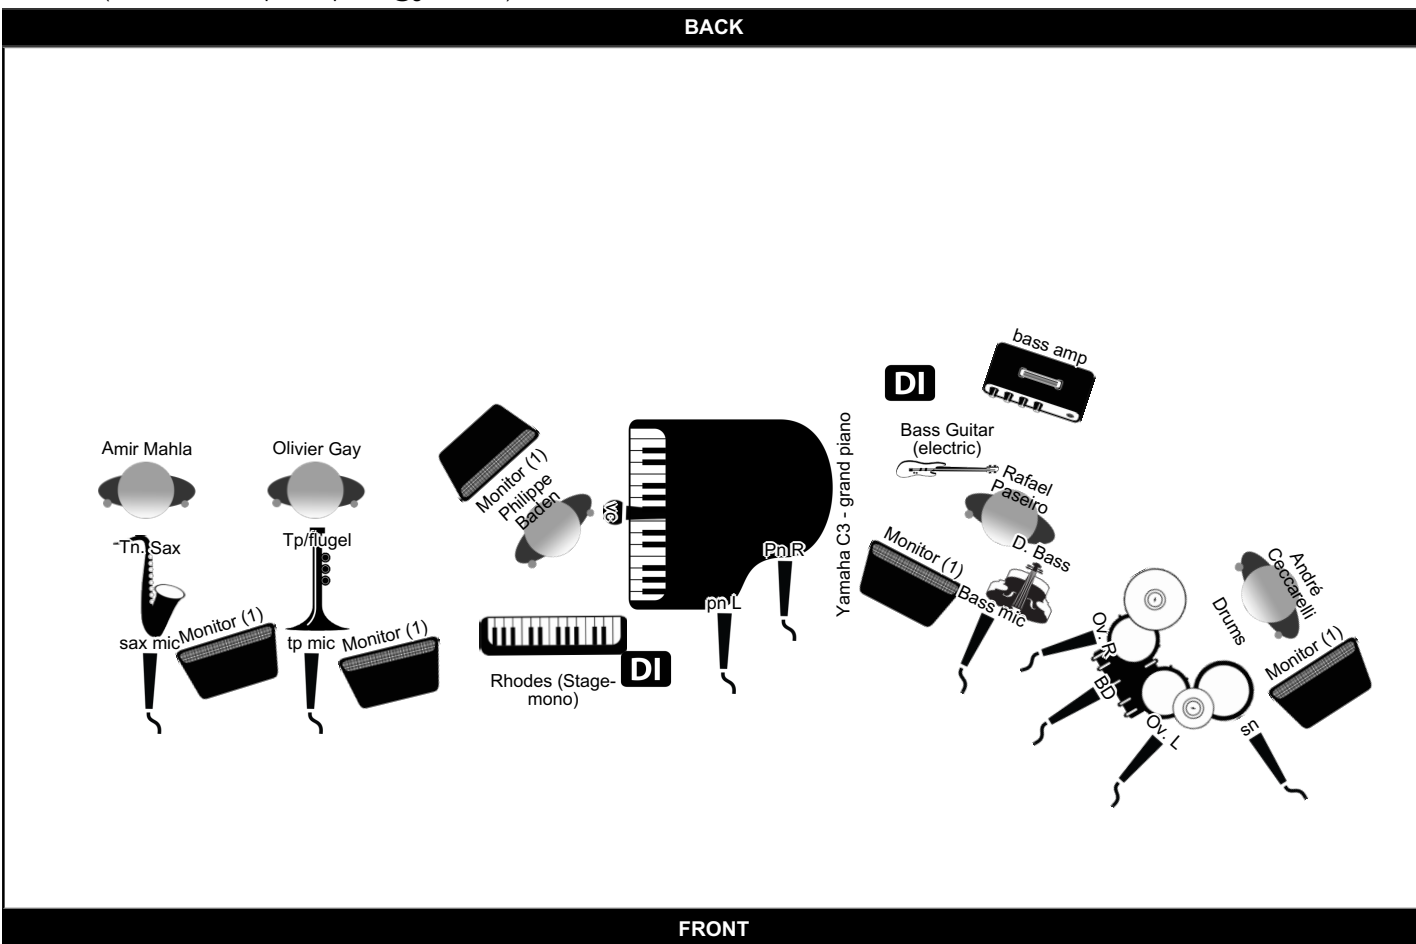

PHILIPPE BADEN POWELL (NOTES OVER POETRY)

<http://www.philippebadenpowell.com>

Contact: (+33628033960 / pbadenpowell@gmail.com)

Extra Info

- Yamaha C3 grand piano, original tuning Freq. (440Hz or 442Hz)
- Shure Beta 57 for vocal
- Drums "Jazz" (Gretsch or Sonor brand),
- European Double Bass + double-bass stand ,
- Bass amp. (Mark Bass brand)
- 4 music stands

Monitor Groups

Group	Soundmix
Group 1	Group 1

PHILIPPE BADEN POWELL (NOTES OVER POETRY)

Contact: (+33628033960 / pbadenpowell@gmail.com)

Line Up

Name	Instrument
Rafael Paseiro	D. Bass, bass amp, Bass Guitar (electric), Bass mic
André Ceccarelli	Drums, BD, sn, Ov. L, Ov. R
Amir Mahla	Tn. Sax, sax mic
Olivier Gay	Tp/flugel, tp mic
Philippe Baden	Rhodes (Stage-mono), Yamaha C3 - grand piano, vc, pn L, Pn R